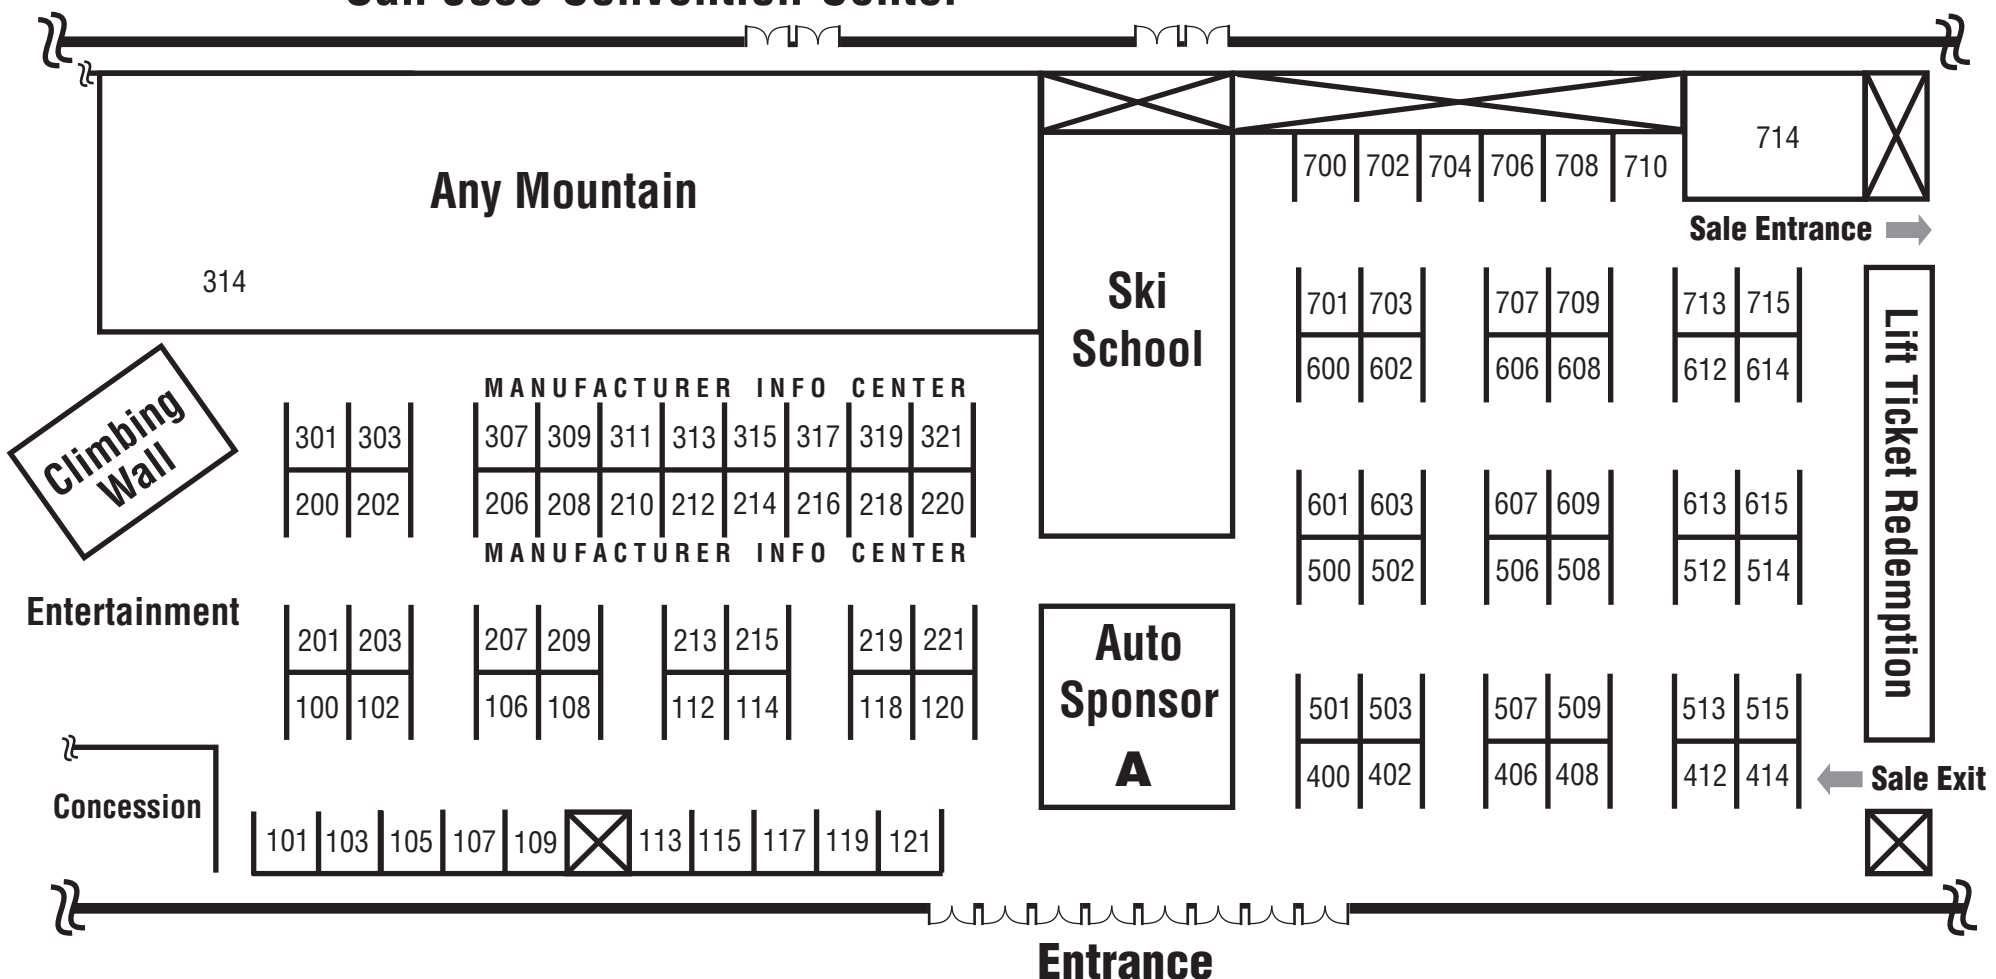

BayArea   
**Ski & Snowboard Show™**

**November 14, 15 & 16, 2008**  
**San Jose Convention Center**

**BAY AREA**  
**BOOTH PRICES**

10' x 10' Booth ..... \$1,300.00  
**RESERVE NOW!**  
**(949) 497-4977 • EXT 46**

Exhibitor Forms Available Online • [www.BayAreaSnowShow.com](http://www.BayAreaSnowShow.com)

Produced By: Snow Show Promotions ©2008 All Rights Reserved • Floor Plan Subject To Change.