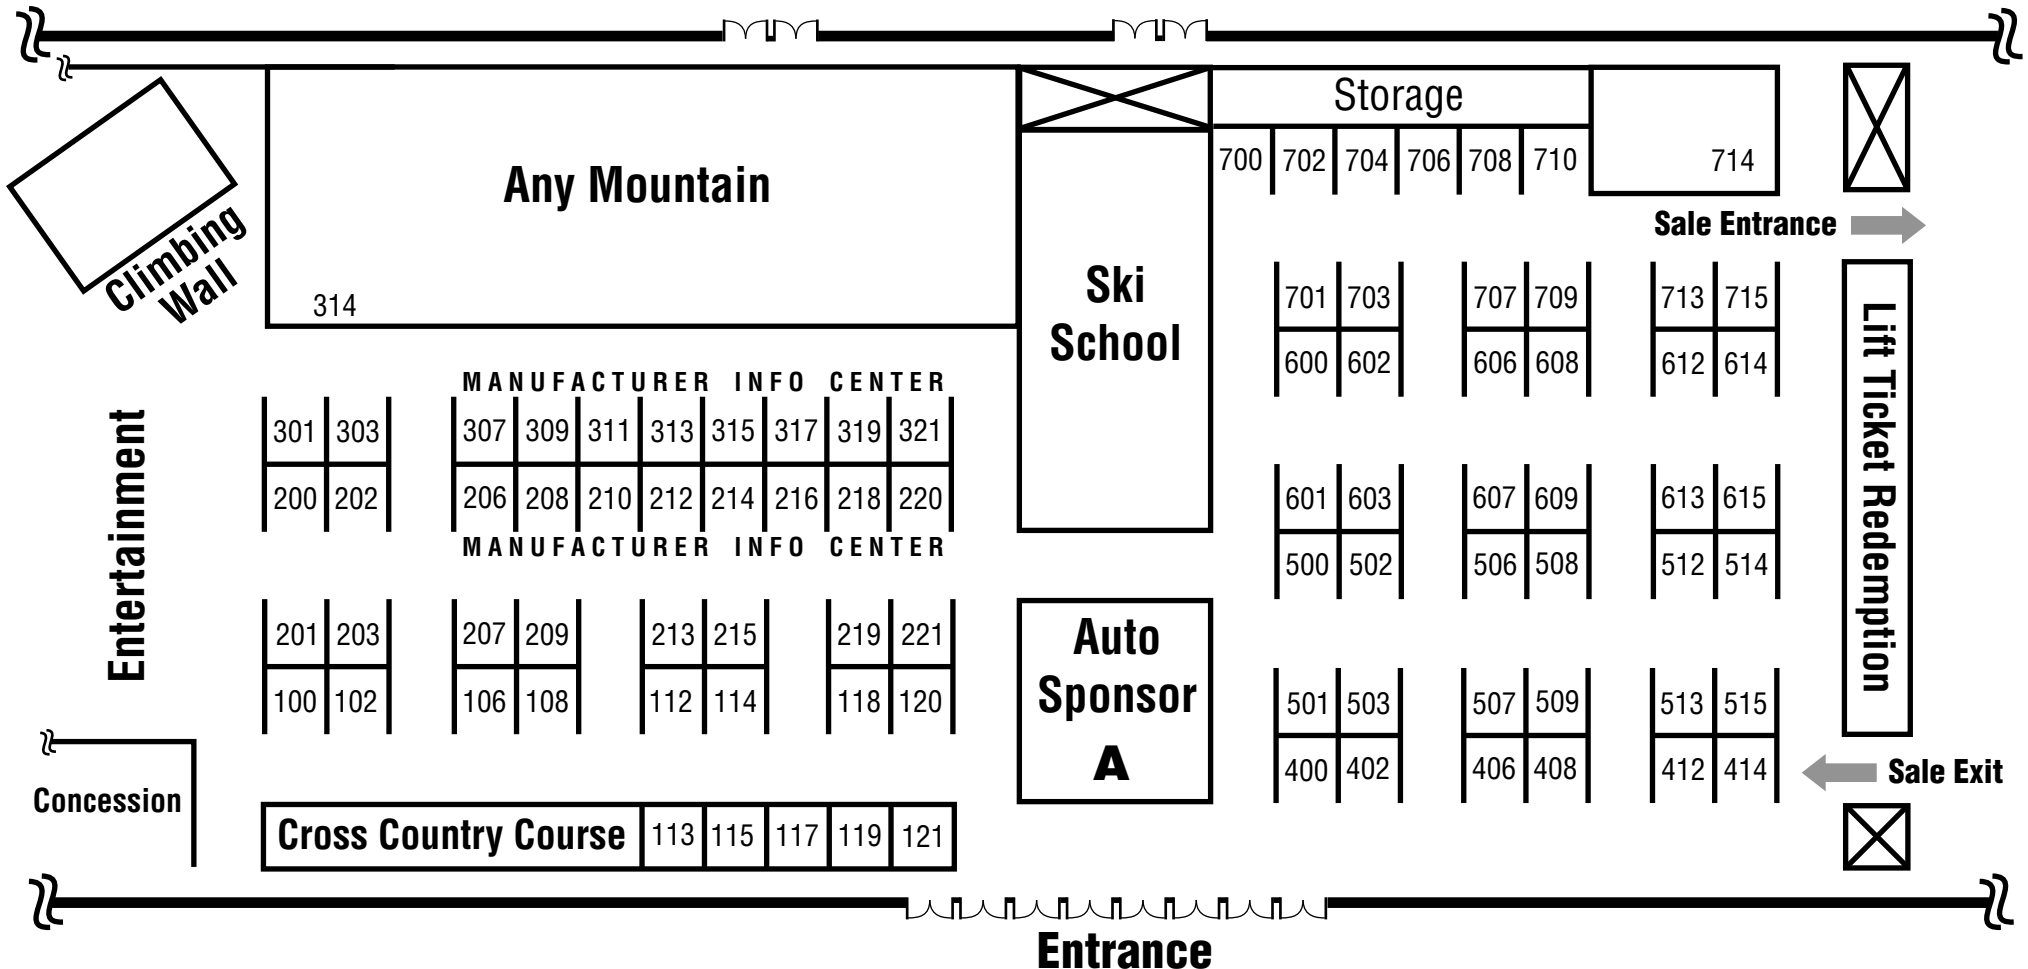

BAY AREA ^{SHOW}

SKI + SNOWBOARD

November 9, 10 & 11, 2007
San Jose Convention Center

BAY AREA

BOOTH PRICES

10' x 10' Booth \$1,300.00

RESERVE NOW!

(949) 497-4977 • EXT 46

Exhibitor Forms Available Online • www.BayAreaSnowShow.com

Produced By: Snow Show Promotions ©2007 All Rights Reserved • Floor Plan Subject To Change.